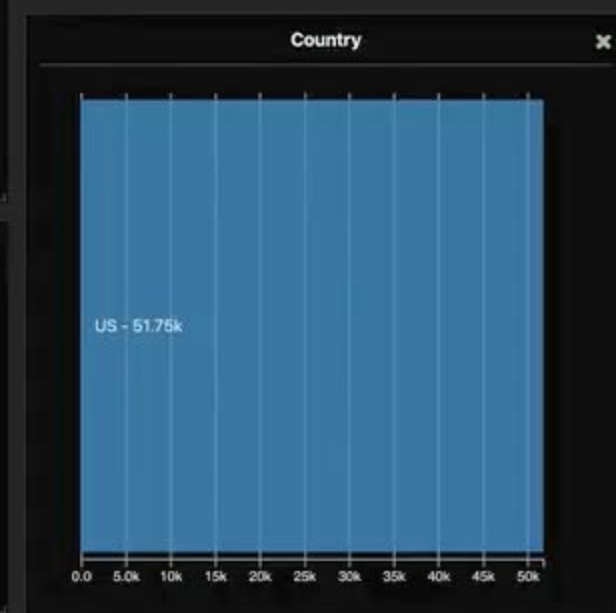

Spiders

Device Id

Spider name...