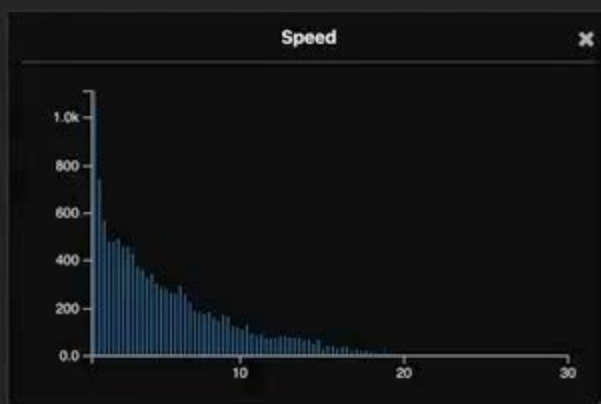

Spiders

Device Id

Spider name...