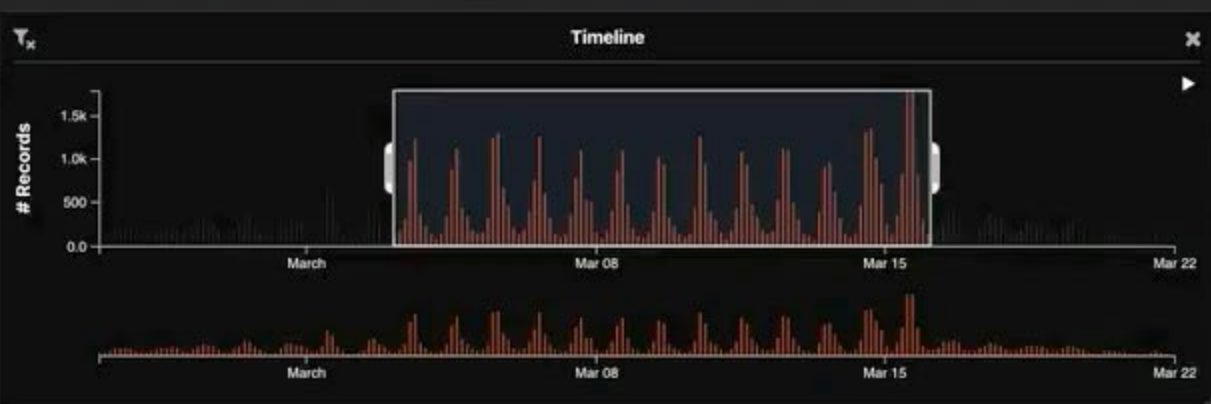

Today 7:01 PM

CVS Pharmacy: CHIEF BRODY,
May is Mental Health Awareness
month! VISIT [cvs.co/mhealth](https://www.cvs.com/mhealth),
speak with your provider or seek
care from a trusted resource.

Enter query string...

Spiders

Device Id

Spider name...

AI in Healthcare

What's Coming?

Challenges

- Literacy
- Bias
- Human in the loop
- Creepiness