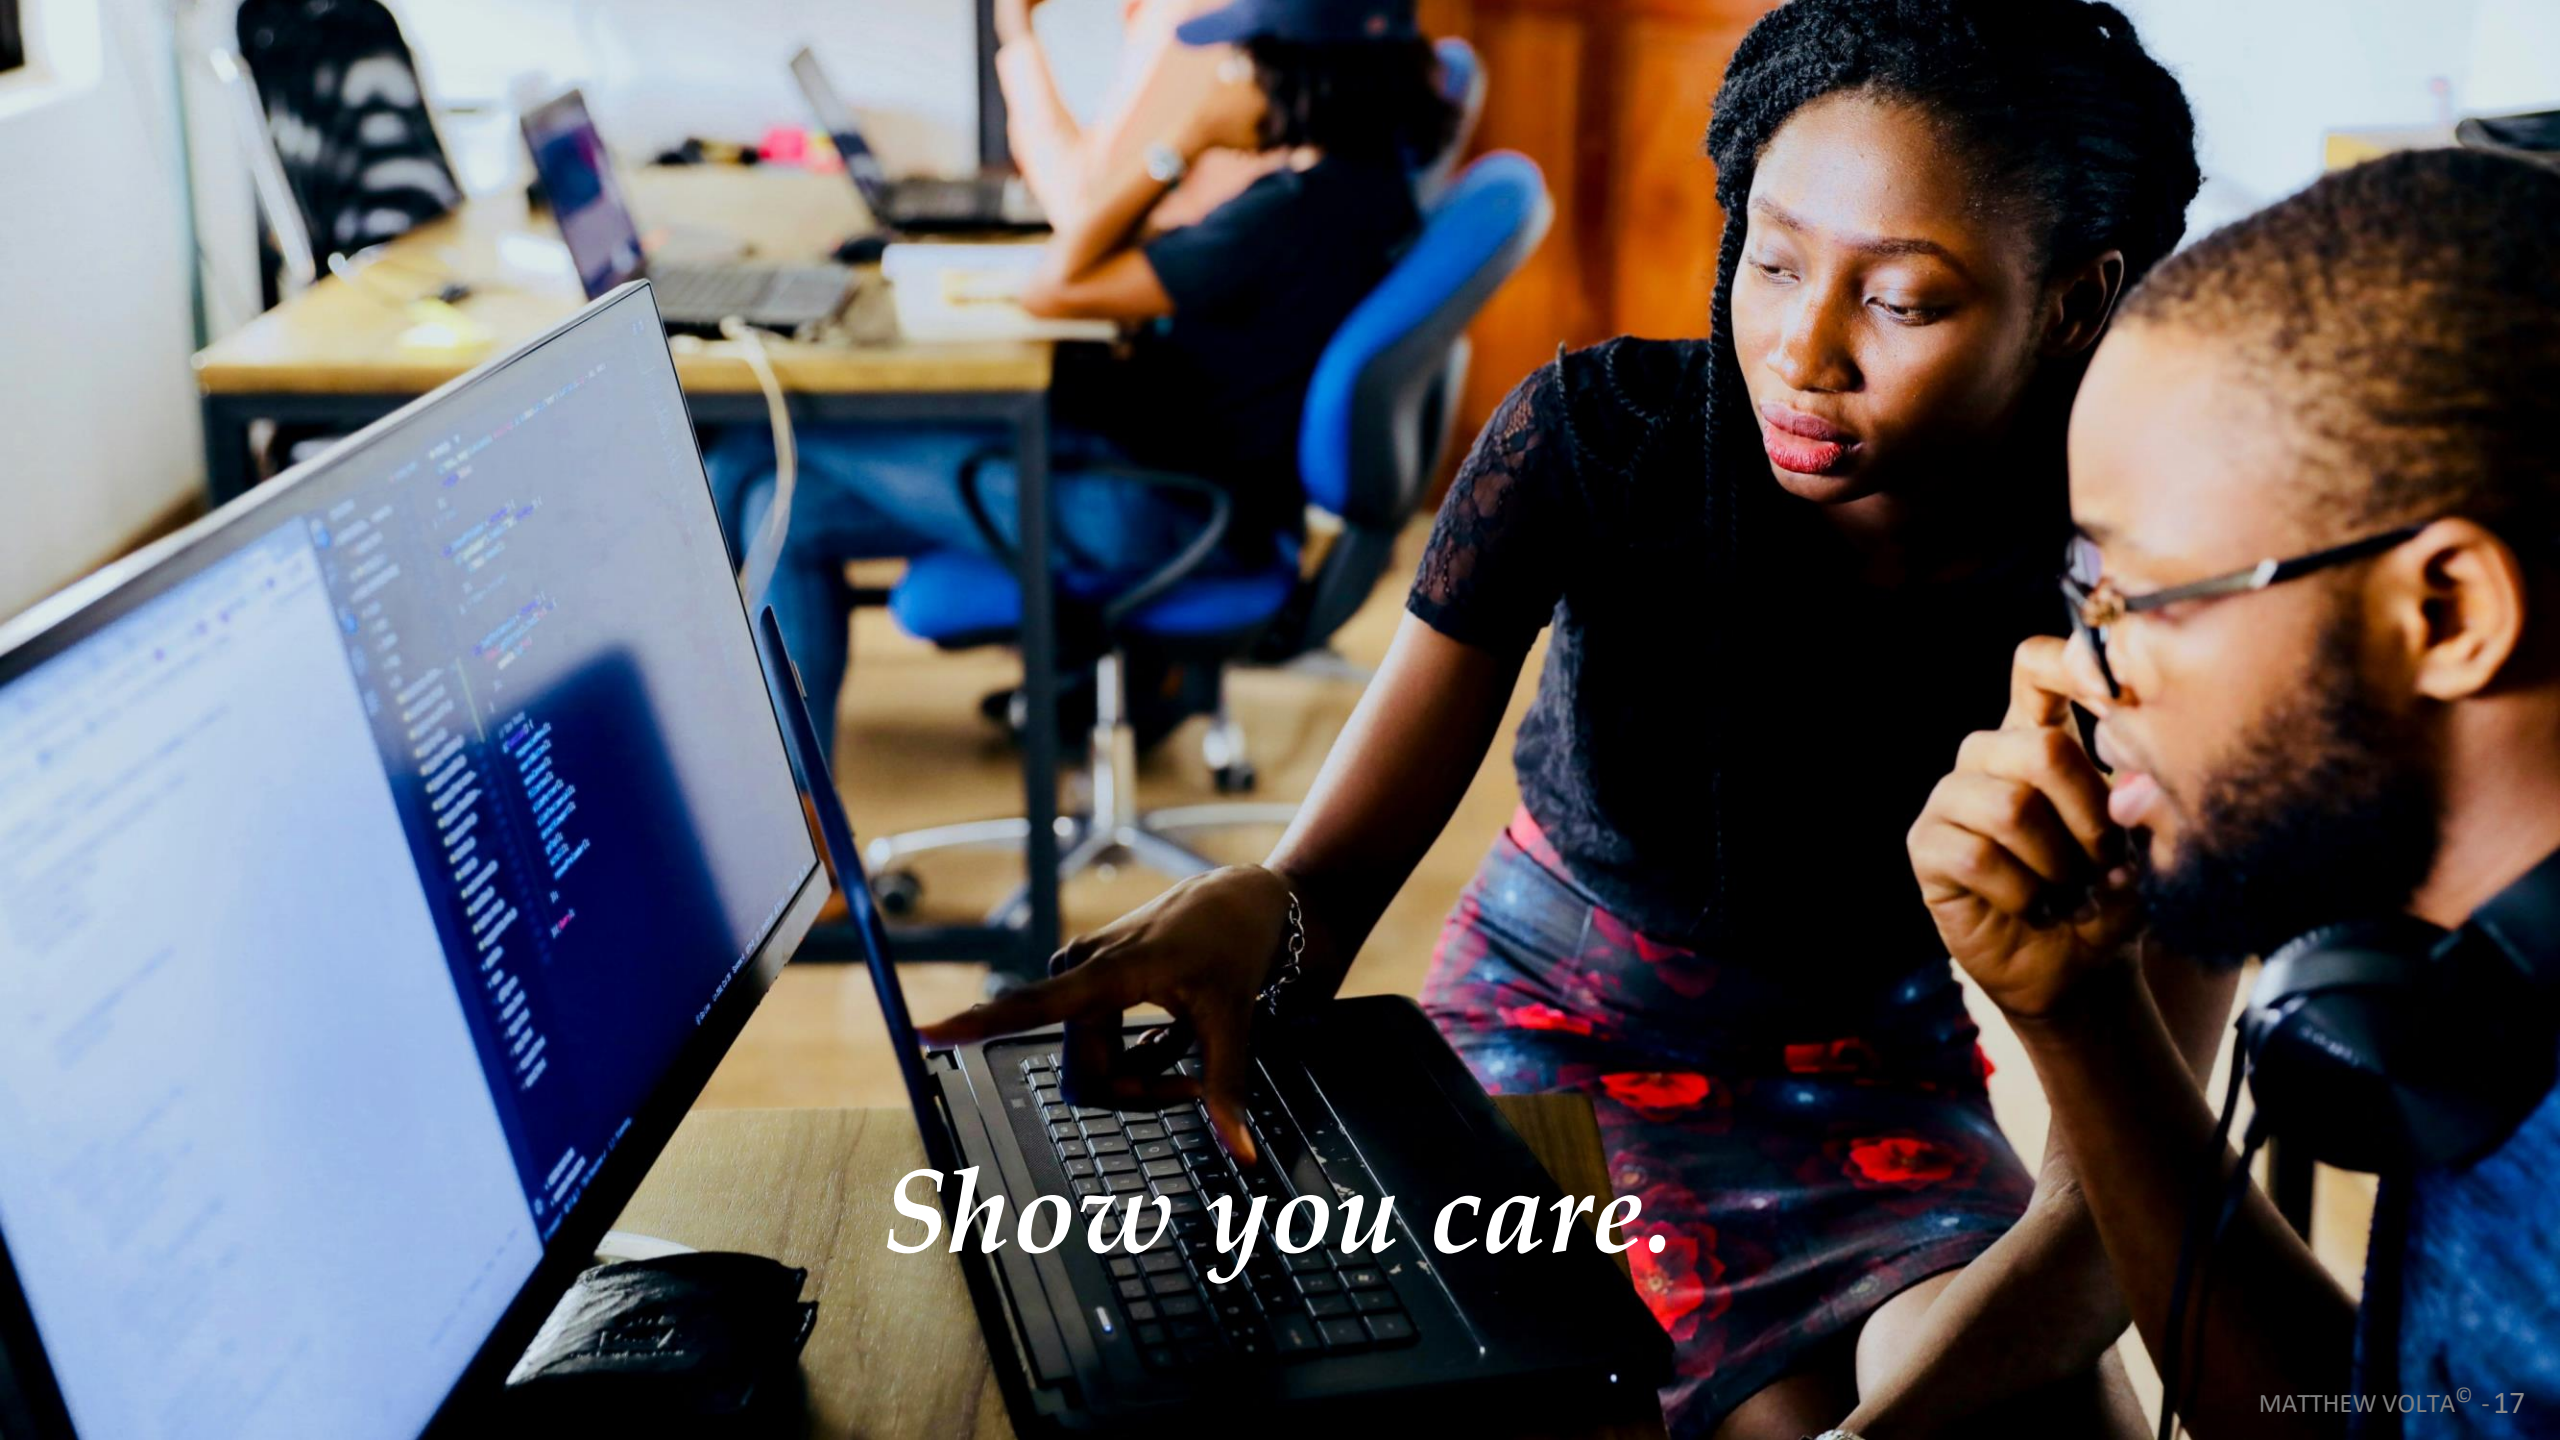

Show you care.